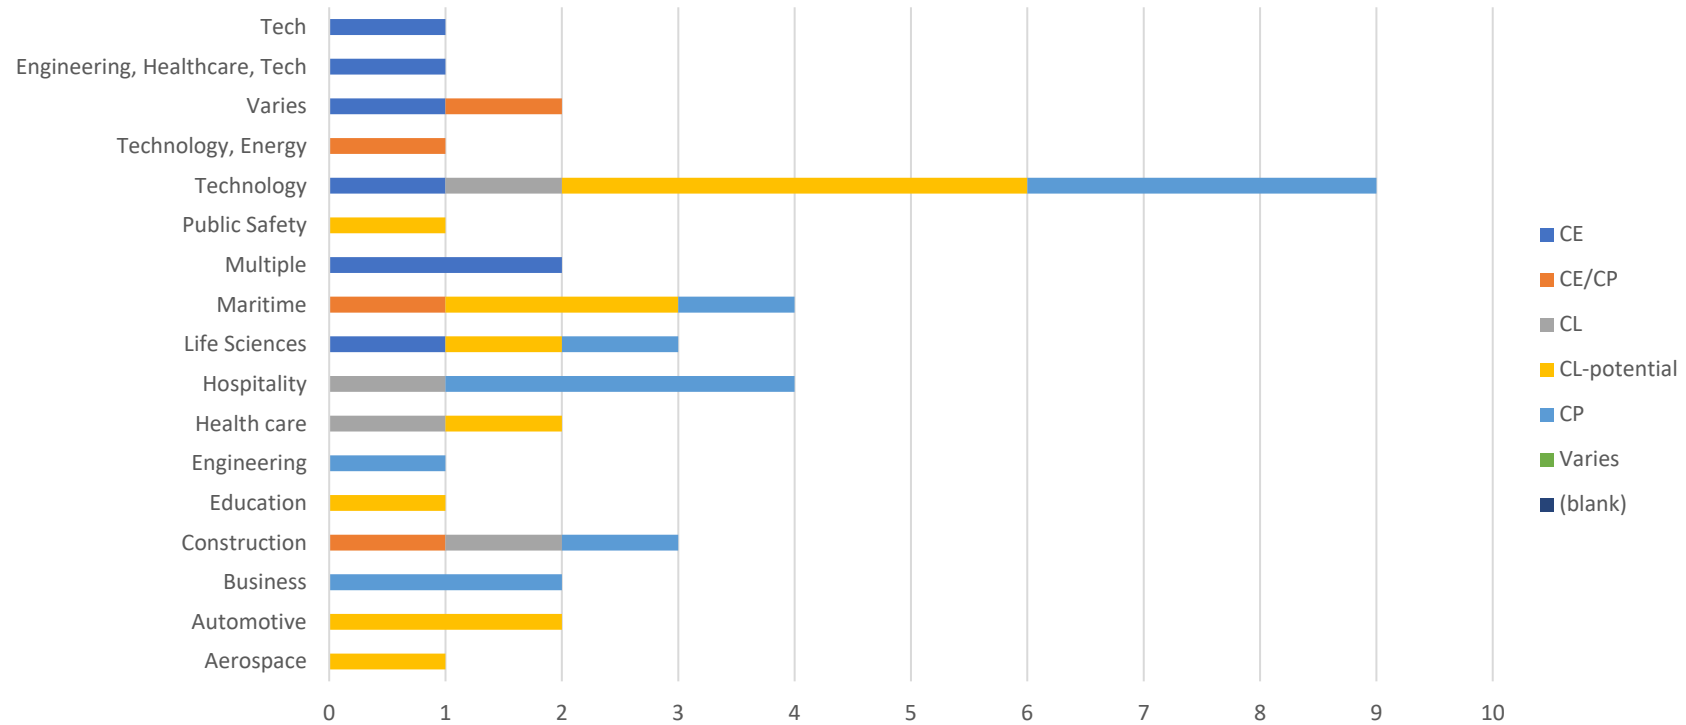

Career Connected Learning Regional Network Asset Map March 2020

Dr. Phyllis Harvey-Buschel
Network Director

Pierce & King Counties

Career Connected Learning Pierce & King Counties March 2020

King County

Career Connected Learning
King County March 2020

Pierce County

Career Connected Learning Pierce County March 2020