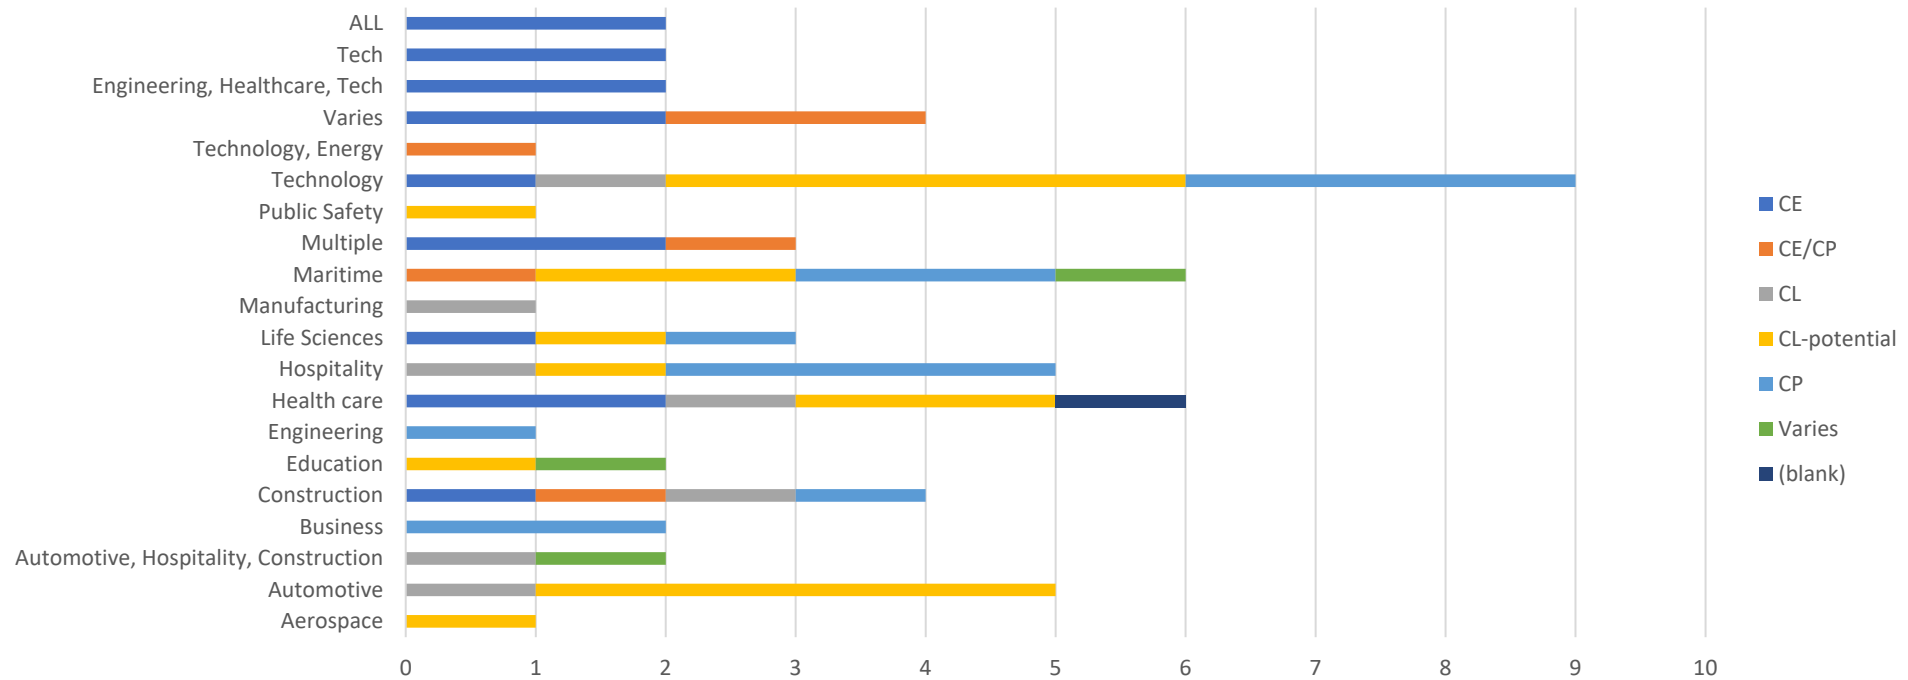

Career Connected Learning Regional Network Asset Map March 2020

Dr. Phyllis Harvey-Buschel
Network Director

Pierce & King Counties

Career Connected Learning Pierce & King Counties March 2020

King County

Career Connected Learning
King County March 2020

Pierce County

Career Connected Learning Pierce County March 2020